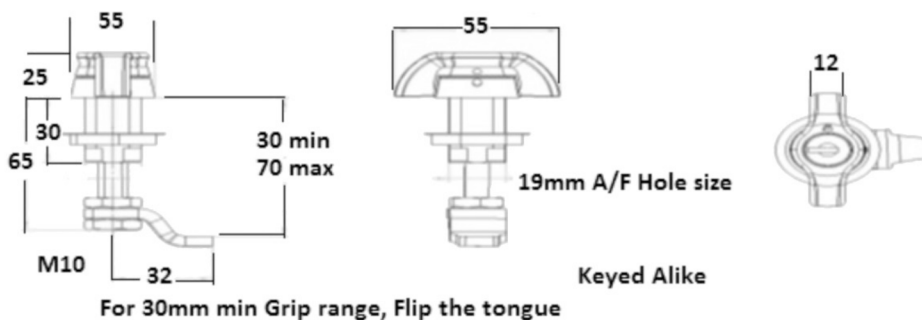

Note: Products in this catalogue are subject to availability

Head Office: Concept Fasteners VIC
9 Flight Drive, Tullamarine 3043, Victoria
Tel: (03) 9338 6633 Fax: (03) 9338 6433
✉ : sales@conceptfasteners.com.au

Head Office: Concept Fasteners NSW
5 Liverpool St, Ingleburn 2565, NSW
Tel: (02) 9774 4416
✉ : salesnsw@conceptfasteners.com.au

Head Office: Concept Fasteners QLD
Brisbane Branch Coming Soon!
✉ : qldsales@conceptfasteners.com.au