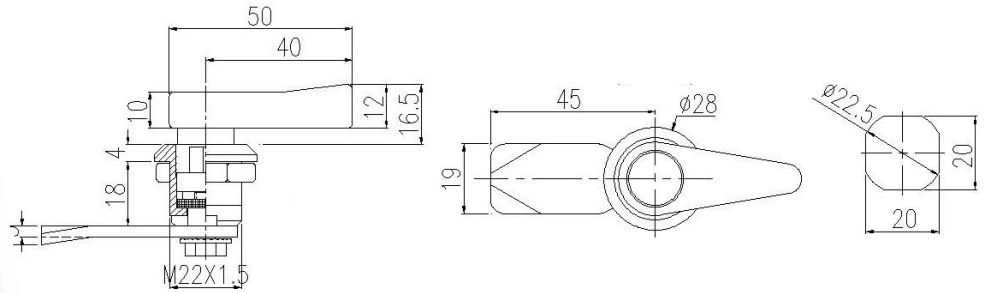

1/4 Turns Handle Grip

70011

70012

MS127

Part Number	Product Description	Material
70011	Teardrop Knob non locking 1/4 Turn Latch	Black Powdercoat
70012	Wing Knob Non Locking 1/4 Turn Latch	Black Powdercoat
MS127	Wing Knob Locking 1/4 Turn Lock with H=28mm	Black Powdercoat

Note: Cams available to achieve different H values of 18mm, 28mm, 38mm ask staff for availability.

Note: Products in this catalogue are subject to availability

Head Office: Concept Fasteners VIC
 9 Flight Drive, Tullamarine 3043, Victoria
 Tel: (03) 9338 6633 Fax: (03) 9338 6433
 Email: sales@conceptfasteners.com.au