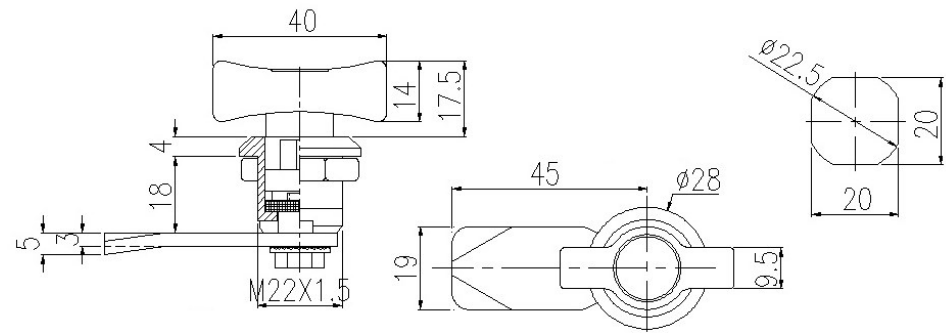

1/4 Turns Handle Grip

70011

70012

MS127

Part Number	Product Description	Material
70011	Teardrop Knob non locking 1/4 Turn Latch	Black Powdercoat
70012	Wing Knob Non Locking 1/4 Turn Latch	Black Powdercoat
MS127	Wing Knob Locking 1/4 Turn Lock with H=28mm	Black Powdercoat

Note: Cams available to achieve different H values of 18mm, 28mm, 38mm ask staff for availability.

Note: Products in this catalogue are subject to availability

Head Office: Concept Fasteners VIC
 9 Flight Drive, Tullamarine 3043, Victoria
 Tel: (03) 9338 6633 Fax: (03) 9338 6433
 Email: sales@conceptfasteners.com.au