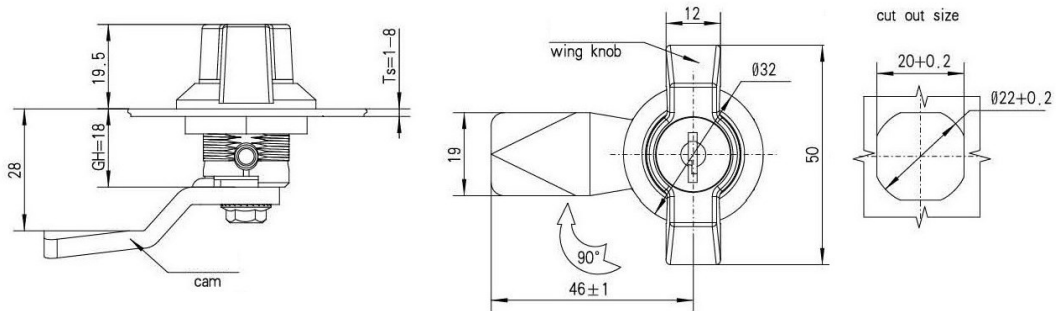

1/4 Turns Handle Grip

70011

70012

MS127

Part Number	Product Description	Material
70011	Teardrop Knob non locking 1/4 Turn Latch	Black Powdercoat
70012	Wing Knob Non Locking 1/4 Turn Latch	Black Powdercoat
MS127	Wing Knob Locking 1/4 Turn Lock with H=28mm	Black Powdercoat

Note: Cams available to achieve different H values of 18mm, 28mm, 38mm ask staff for availability.

Note: Products in this catalogue are subject to availability

Head Office: Concept Fasteners VIC
 9 Flight Drive, Tullamarine 3043, Victoria
 Tel: (03) 9338 6633 Fax: (03) 9338 6433
 Email: sales@conceptfasteners.com.au