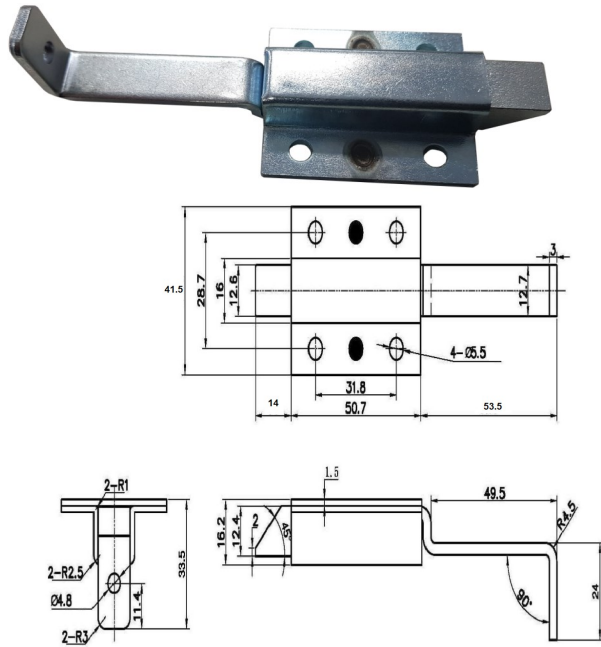

**Pull Lever Latch**

**91119**

**DK725**

**DK634**

DK725-1 Suits 1-1.5mm material  
DK725-2 Suits 2mm material

**Colour Black stocked**

Material : ABS or PA

**Part Number**

91119  
DK634  
DK725

**Product Description**

Spring pull latch with 5.5mm hole on Lever  
Finger Pull Latch \*Latch can be reversed\*  
Finger Pull latch

**Material**

Steel ZP  
Steel ZP  
PA

**94009**

Cut out

**Also available with key upon request**

**Part Number**

91119  
DK634  
DK725  
94009-Black  
94009-White

**Product Description**

Pull lever latch  
Pull lever latch  
Finger Pull Latch  
Plastic latch  
Plastic Latch