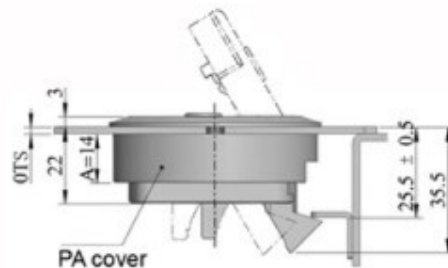

91119  
DK634  
DK725

**Product Description**

Spring pull latch with 5.5mm hole on Lever  
Finger Pull Latch \*Latch can be reversed\*  
Finger Pull latch

**Material**

Steel ZP  
Steel ZP  
PA

**94009**

Cut out