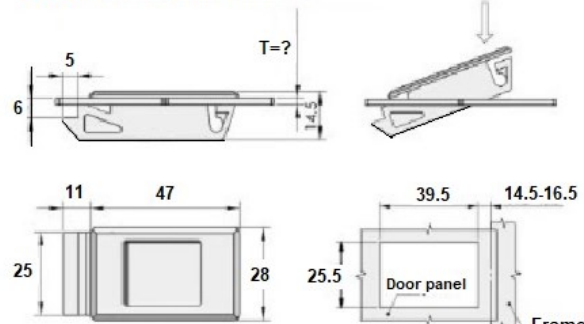

**Pull Lever Latch**

**91119**

**DK725**

**DK634**

DK725-1 Suits 1-1.5mm material  
DK725-2 Suits 2mm material

**Colour Black stocked**

Material : ABS or PA

**Part Number**

91119  
DK634  
DK725

**Product Description**

Spring pull latch with 5.5mm hole on Lever  
Finger Pull Latch \*Latch can be reversed\*  
Finger Pull latch

**Material**

Steel ZP  
Steel ZP  
PA

**94009**

Cut out