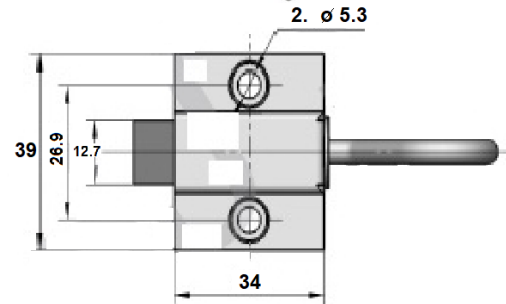

**Pull Lever Latch**

**91119**

**DK725**

**DK634**

DK725-1 Suits 1-1.5mm material  
DK725-2 Suits 2mm material

**Colour Black stocked**

Material : ABS or PA

**Part Number**

91119  
DK634  
DK725

**Product Description**

Spring pull latch with 5.5mm hole on Lever  
Finger Pull Latch \*Latch can be reversed\*  
Finger Pull latch

**Material**

Steel ZP  
Steel ZP  
PA

**94009**

Cut out