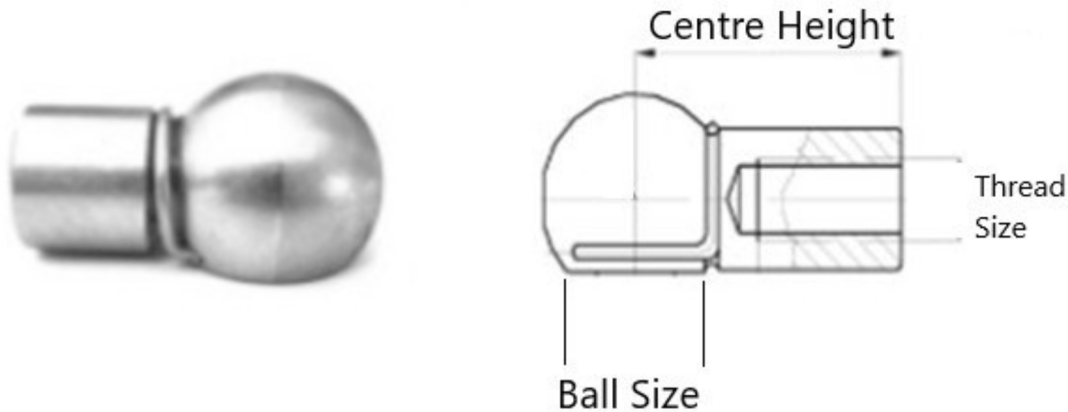

Stainless Steel Ball Cups

Part Number	Ball Size	Centre Height	Thread Size
SFBCS10-18EM6	10	18mm	M6
SFBCS10-30EM6	10	30mm	M6
SFBCS10-21EM8	10	21mm	M8
SFBCS13-21EM8	13	21mm	M8
SFBCS13-21EM10	13	21mm	M10

Note: Products in this catalogue are subject to availability