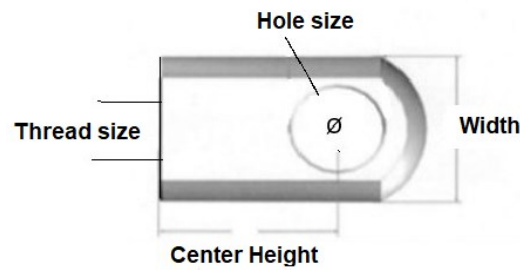

Gas Strut Eyelet End Fittings

Part Number	Centre Height	Hole Dia	Thread Size
SFEM09081121	21mm	8.1	M8 x 1.25
SFEM09101121	21mm	10	M8 x 1.25
SFEM10081121	21mm	8.1	M10 x 1.5
SFEM10101121	21mm	10	M10 x 1.5

SFEMT1X4 & SFEMT1X5

SFEMT2Z & SFEMT1Z7

Part Number	Centre Height	Hole Dia	Width	Thread Size
SFEMT1X4	18mm	6	13mm	M6
SFEMT1X5	18mm	8	13mm	M6
SFEMT2Z	22mm	8	16mm	M10
SFEMT1Z7	22mm	10	16mm	M10

Note: Products in this catalogue are subject to availability