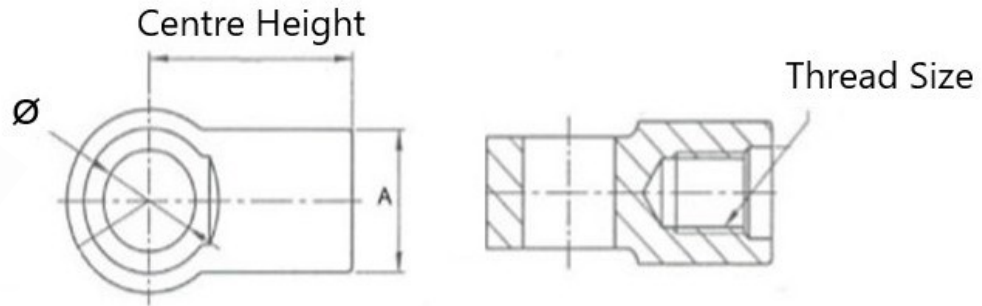

Gas Strut Eyelet End Fittings

Part Number	Centre Height	Hole Dia	Thread Size
SFEM09081121	21mm	8.1	M8 x 1.25
SFEM09101121	21mm	10	M8 x 1.25
SFEM10081121	21mm	8.1	M10 x 1.5
SFEM10101121	21mm	10	M10 x 1.5

SFEMT1X4 & SFEMT1X5

SFEMT2Z & SFEMT1Z7

Part Number	Centre Height	Hole Dia	Width	Thread Size
SFEMT1X4	18mm	6	13mm	M6
SFEMT1X5	18mm	8	13mm	M6
SFEMT2Z	22mm	8	16mm	M10
SFEMT1Z7	22mm	10	16mm	M10

Note: Products in this catalogue are subject to availability