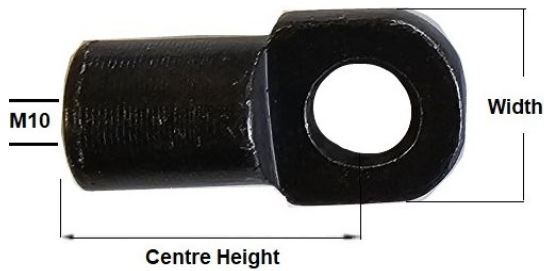

Gas Strut Eyelet End Fittings

Part Number	Centre Height	Hole Dia	Thread Size
SFEM09081121	21mm	8.1	M8 x 1.25
SFEM09101121	21mm	10	M8 x 1.25
SFEM10081121	21mm	8.1	M10 x 1.5
SFEM10101121	21mm	10	M10 x 1.5

SFEMT1X4 & SFEMT1X5

SFEMT2Z & SFEMT1Z7

Part Number	Centre Height	Hole Dia	Width	Thread Size
SFEMT1X4	18mm	6	13mm	M6
SFEMT1X5	18mm	8	13mm	M6
SFEMT2Z	22mm	8	16mm	M10
SFEMT1Z7	22mm	10	16mm	M10

Note: Products in this catalogue are subject to availability