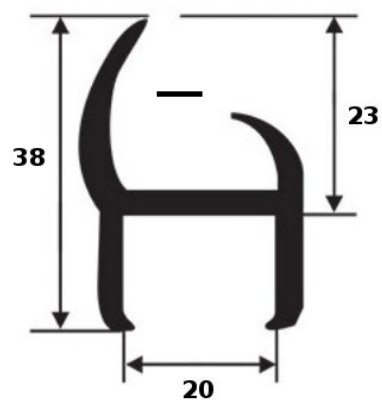

### PVC Door Seal

**CF-TDS20**

**CF-TDS25**

**CF-TDS30**

**CF-TDS55**

**CF-TDS-SL**

Part Number	Product Description	Material
CF-TDS20	Grey H Door Seal to suit 20mm Panel	PVC
CF-TDS25	Grey H Door Seal to suit 25mm Panel	PVC
CF-TDS30	Grey H Door Seal to suit 30mm Panel	PVC
CF-TDS55	Grey H Door Seal to suit 55mm Panel	PVC
CF-TDS-SL	Grey J Door Seal Single Leg to suit 20mm+ Panel	PVC