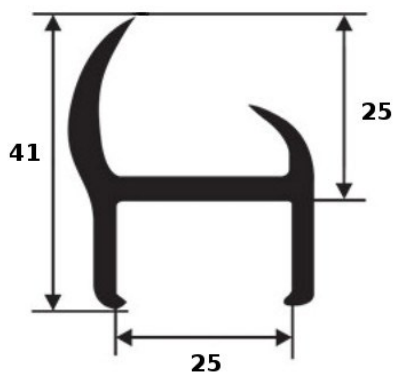

### PVC Door Seal

**CF-TDS20**

**CF-TDS25**

**CF-TDS30**

**CF-TDS55**

**CF-TDS-SL**

Part Number	Product Description	Material
CF-TDS20	Grey H Door Seal to suit 20mm Panel	PVC
CF-TDS25	Grey H Door Seal to suit 25mm Panel	PVC
CF-TDS30	Grey H Door Seal to suit 30mm Panel	PVC
CF-TDS55	Grey H Door Seal to suit 55mm Panel	PVC
CF-TDS-SL	Grey J Door Seal Single Leg to suit 20mm+ Panel	PVC