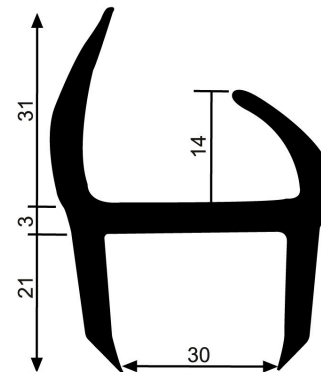

### PVC Door Seal

**CF-TDS20**

**CF-TDS25**

**CF-TDS30**

**CF-TDS55**

**CF-TDS-SL**

Part Number	Product Description	Material
CF-TDS20	Grey H Door Seal to suit 20mm Panel	PVC
CF-TDS25	Grey H Door Seal to suit 25mm Panel	PVC
CF-TDS30	Grey H Door Seal to suit 30mm Panel	PVC
CF-TDS55	Grey H Door Seal to suit 55mm Panel	PVC
CF-TDS-SL	Grey J Door Seal Single Leg to suit 20mm+ Panel	PVC