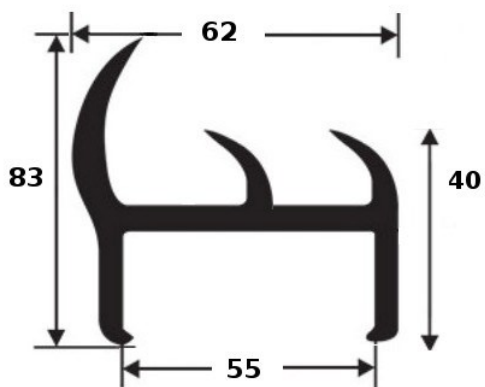

### PVC Door Seal

**CF-TDS20**

**CF-TDS25**

**CF-TDS30**

**CF-TDS55**

**CF-TDS-SL**

Part Number	Product Description	Material
CF-TDS20	Grey H Door Seal to suit 20mm Panel	PVC
CF-TDS25	Grey H Door Seal to suit 25mm Panel	PVC
CF-TDS30	Grey H Door Seal to suit 30mm Panel	PVC
CF-TDS55	Grey H Door Seal to suit 55mm Panel	PVC
CF-TDS-SL	Grey J Door Seal Single Leg to suit 20mm+ Panel	PVC