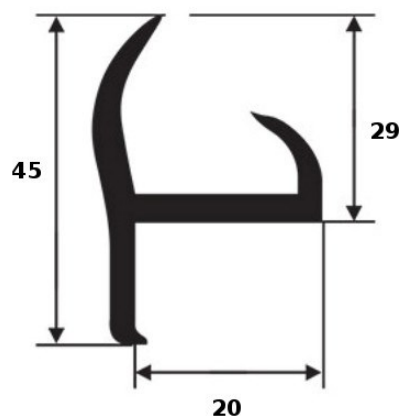

### PVC Door Seal

**CF-TDS20**

**CF-TDS25**

**CF-TDS30**

**CF-TDS55**

**CF-TDS-SL**

Part Number	Product Description	Material
CF-TDS20	Grey H Door Seal to suit 20mm Panel	PVC
CF-TDS25	Grey H Door Seal to suit 25mm Panel	PVC
CF-TDS30	Grey H Door Seal to suit 30mm Panel	PVC
CF-TDS55	Grey H Door Seal to suit 55mm Panel	PVC
CF-TDS-SL	Grey J Door Seal Single Leg to suit 20mm+ Panel	PVC