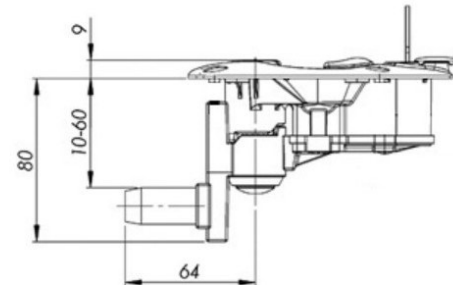

Polyamide Folding T Locks

GF-282-3P Three Point Rear Fix

GF-282-3P-FF Three Point Front Fix

GF-282-ARC Three point Rear Fixing "CENTRAL LOCKING"

Part Number	Product Description	Material
GF-0282B-3P-RF	Rear Fix Folding T Lock 3 point Locking	Polyamide
GF-0282B-3P-FF	Front Fix Folding T Lock 3 point Locking	Polyamide
GF-0282-ARC--FF	Front Fix Folding T Lock , Central Locking RH and LH available	Polyamide