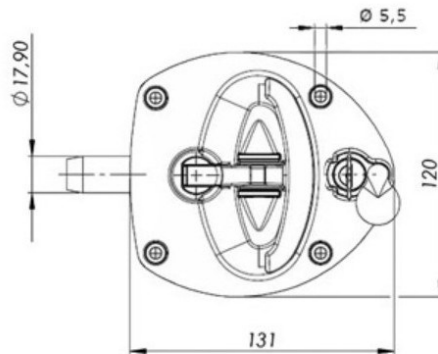

Polyamide Folding T Locks

GF-282-3P Three Point Rear Fix

GF-282-3P-FF Three Point Front Fix

GF-282-ARC Three point Rear Fixing "CENTRAL LOCKING"

Part Number	Product Description	Material
GF-0282B-3P-RF	Rear Fix Folding T Lock 3 point Locking	Polyamide
GF-0282B-3P-FF	Front Fix Folding T Lock 3 point Locking	Polyamide
GF-0282-ARC--FF	Front Fix Folding T Lock , Central Locking RH and LH available	Polyamide