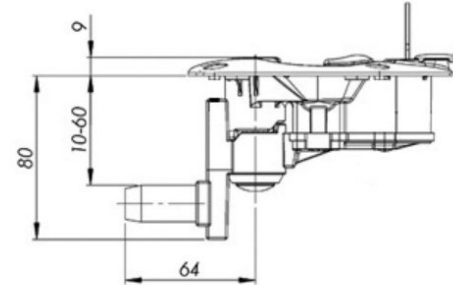

Polyamide Folding T Locks

GF-282-3P Three Point Rear Fix

GF-282-3P-FF Three Point Front Fix

GF-282-ARC Three point Rear Fixing "CENTRAL LOCKING"

Part Number	Product Description	Material
GF-0282B-3P-RF	Rear Fix Folding T Lock 3 point Locking	Polyamide
GF-0282B-3P-FF	Front Fix Folding T Lock 3 point Locking	Polyamide
GF-0282-ARC--FF	Front Fix Folding T Lock , Central Locking RH and LH available	Polyamide