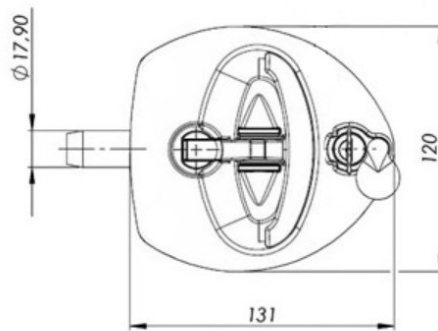

Polyamide Folding T Locks

GF-282-3P Three Point Rear Fix

GF-282-3P-FF Three Point Front Fix

GF-282-ARC Three point Rear Fixing "CENTRAL LOCKING"

Part Number	Product Description	Material
GF-0282B-3P-RF	Rear Fix Folding T Lock 3 point Locking	Polyamide
GF-0282B-3P-FF	Front Fix Folding T Lock 3 point Locking	Polyamide
GF-0282-ARC--FF	Front Fix Folding T Lock , Central Locking RH and LH available	Polyamide