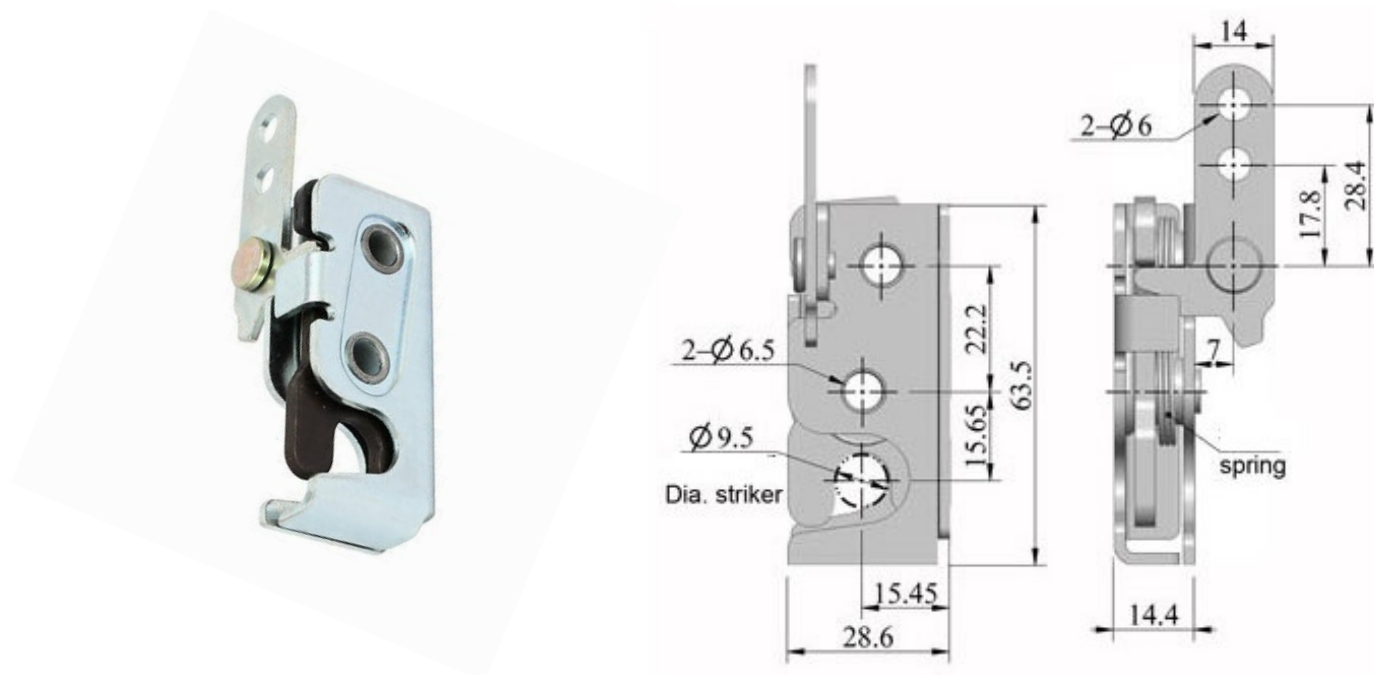

Rotary Latches

Part Number

82402L

82402R

824-21

Product Description

Left hand actuated Rotary Latch with two stage

Right hand actuated Rotary Latch with two stage

Striker to suit 82402 Rotary Latches

Material

Steel ZP

Steel ZP

Steel ZP

Note: Products in this catalogue are subject to availability

Head Office: Concept Fasteners VIC
9 Flight Drive, Tullamarine 3043, Victoria
Tel: (03) 9338 6633 Fax: (03) 9338 6433
✉ : sales@conceptfasteners.com.au