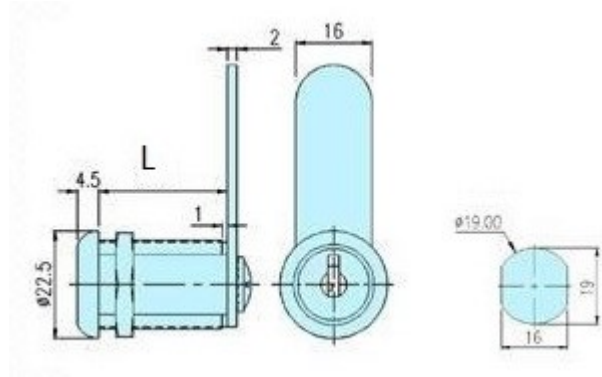

### 1/4 Turn Budget Locks

Part Number	L Height	Part Number	L Height
10064	5/8	10011	20mm
10065	7/8	10012	22mm
10066	1 1/8	10013	27mm
10067	1 3/4	10014	32mm

**MS826**

**14002**

**Part Number**

MS826

14002

**Product Description**

Barrel Lock with slam Tongue L=19.5mm

Spring Poly Push button lock with Key

**Material**

Chrome

Black Poly

*Note: Products in this catalogue are subject to availability*

**Head Office: Concept Fasteners VIC**  
 9 Flight Drive, Tullamarine 3043, Victoria  
 Tel: (03) 9338 6633 Fax: (03) 9338 6433  
 : sales@conceptfasteners.com.au