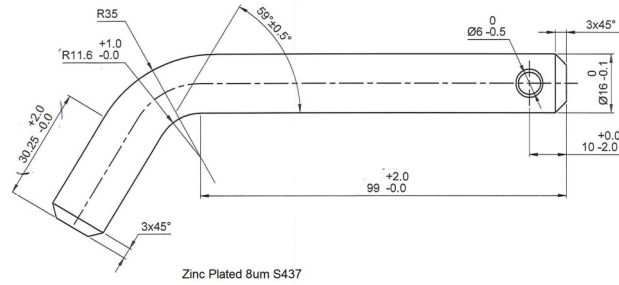

D Shackles

Commercial Grade

AS2741 Rated

FLTB0010

Part Number	Product Description	Material
FLTB0079	10mm AS2741 WLL1T 5UM Yellow Pin	Galv
FLTB0077	11mm AS2741 WLL1.5T 5UM Yellow Pin	Galv
FLTB0041	M10 Commercial GD 5UM MIN	Galv
FLTB0040	M12 Commercial GD 5UM MIN	Galv
FLTB0010	J Pins for tow bars	Steel ZP
FLTB0011	R clip to suit J pin for tow bars	Steel ZP