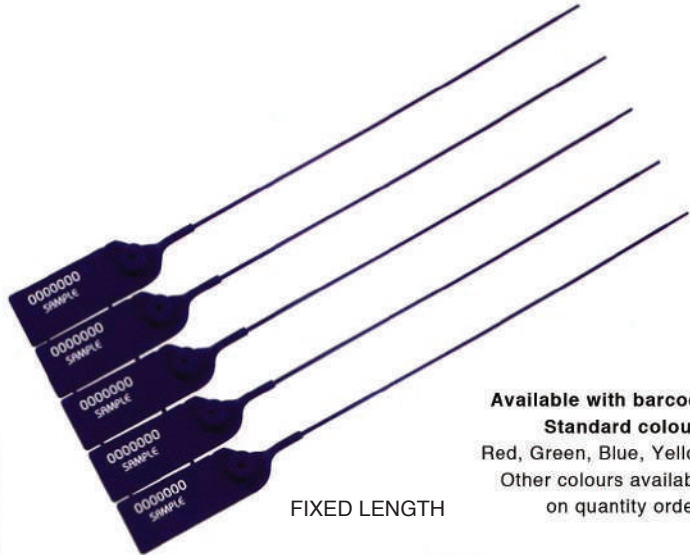

◆ Part number **HS038** overall length: 430mm
HS138 overall length: 380mm
HS3826 overall length: 260mm

• **PACKING**

1000pcs into a carton
 Measure: 390*180*330mm
 Gross weight: 4.5 kgs
 Net weight: 4.0 kgs

FIXED LENGTH

Available with barcode
 Standard colours
 Red, Green, Blue, Yellow
 Other colours available
 on quantity orders

◆ Part number **HS041**

• **PACKING**

1000pcs into a carton
 Measure: 310*190*420mm
 Gross weight: 4.5 kgs
 Net weight: 4 kgs

Available with barcode
 Standard colours
 Red, Green, Blue, Yellow
 Other colours available
 on quantity orders