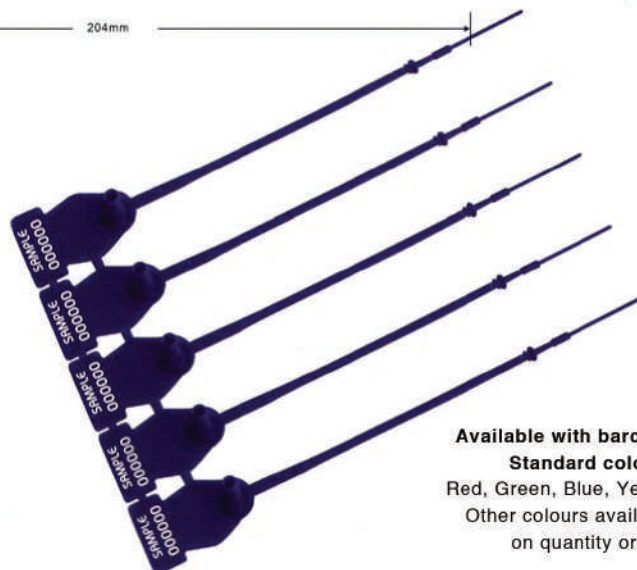

◆ Part number **HS038** overall length: 430mm
HS138 overall length: 380mm
HS3826 overall length: 260mm

• **PACKING**

1000pcs into a carton
 Measure: 390*180*330mm
 Gross weight: 4.5 kgs
 Net weight: 4.0 kgs

FIXED LENGTH

Available with barcode
 Standard colours
 Red, Green, Blue, Yellow
 Other colours available
 on quantity orders

◆ Part number **HS041**

• **PACKING**

1000pcs into a carton
 Measure: 310*190*420mm
 Gross weight: 4.5 kgs
 Net weight: 4 kgs

Available with barcode
 Standard colours
 Red, Green, Blue, Yellow
 Other colours available
 on quantity orders