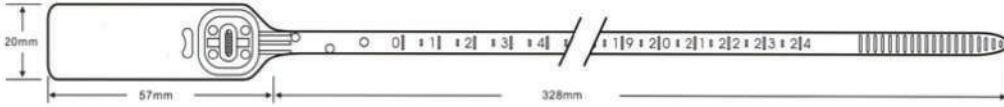

◆ Part number **HS035**

• **PACKING**

1000pcs into a carton
 Measure: 415*130*450mm
 Gross weight: 5.5 kgs
 Net weight: 5 kgs

Available with barcode
Standard colours
 Red, Green, Blue, Yellow
 Other colours available
 on quantity orders

FIXED LENGTH SEAL

5

◆ Part number **HS037**

• **PACKING**

1000pcs into a carton
 Measure: 435*240*340mm
 Gross weight: 6.5 kgs
 Net weight: 5.5 kgs

Available with barcode
Standard colours
 Red, Green, Blue, Yellow
 Other colours available
 on quantity orders