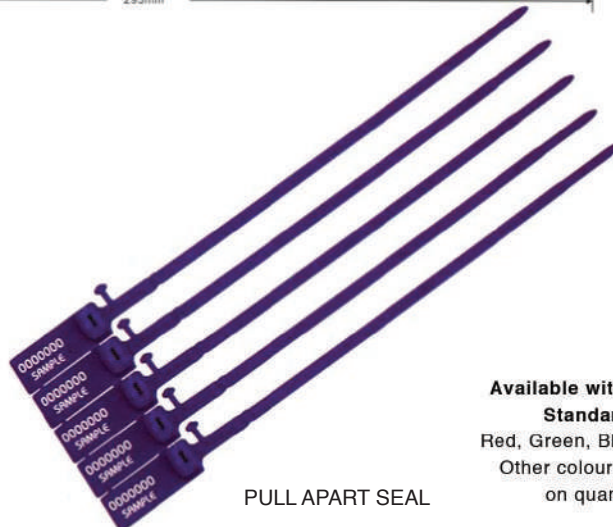

◆ Part number **HS035**

• **PACKING**

1000pcs into a carton
 Measure: 415*130*450mm
 Gross weight: 5.5 kgs
 Net weight: 5 kgs

Available with barcode
Standard colours
 Red, Green, Blue, Yellow
 Other colours available
 on quantity orders

FIXED LENGTH SEAL

5

◆ Part number **HS037**

• **PACKING**

1000pcs into a carton
 Measure: 435*240*340mm
 Gross weight: 6.5 kgs
 Net weight: 5.5 kgs

Available with barcode
Standard colours
 Red, Green, Blue, Yellow
 Other colours available
 on quantity orders

PULL APART SEAL