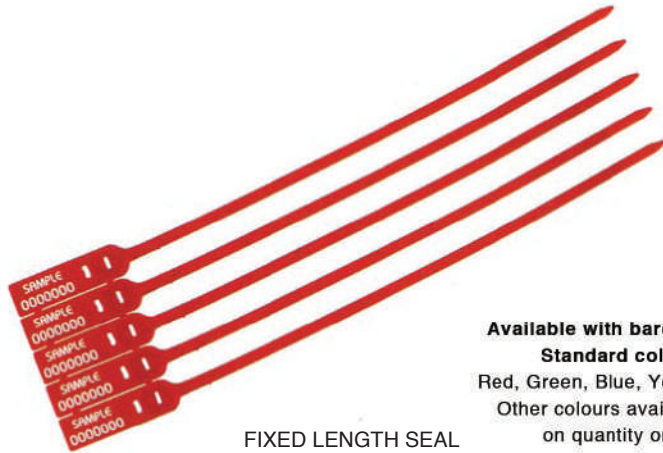

◆ Part number **HS035**

• **PACKING**

1000pcs into a carton
 Measure: 415*130*450mm
 Gross weight: 5.5 kgs
 Net weight: 5 kgs

Available with barcode
Standard colours
 Red, Green, Blue, Yellow
 Other colours available
 on quantity orders

FIXED LENGTH SEAL

5

◆ Part number **HS037**

• **PACKING**

1000pcs into a carton
 Measure: 435*240*340mm
 Gross weight: 6.5 kgs
 Net weight: 5.5 kgs

Available with barcode
Standard colours
 Red, Green, Blue, Yellow
 Other colours available
 on quantity orders

PULL APART SEAL