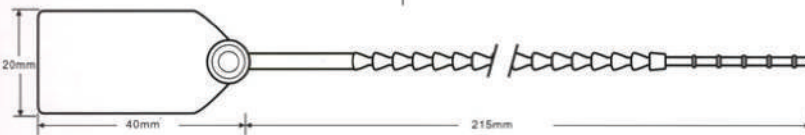

◆ Part number **HS4035** overall length: 350mm
HS4045 overall length: 450mm

Available with barcode
Standard colours
 Red, Green, Blue, Yellow
 Other colours available
 on quantity orders

PULL TIGHT SEAL

• **PACKING**

1000pcs into a carton.
 Measure: 455*190*360mm
 Gross weight: 5 kgs
 Net weight: 4.2 kgs

◆ Part number **HS059**

Available with barcode
Standard colours
 Red, Green, Blue, Yellow
 Other colours available
 on quantity orders

PULL TIGHT SEAL

• **PACKING**

1000pcs into a carton.
 Measure: 390*185*400mm
 Gross weight: 5 kgs
 Net weight: 4.2 kgs