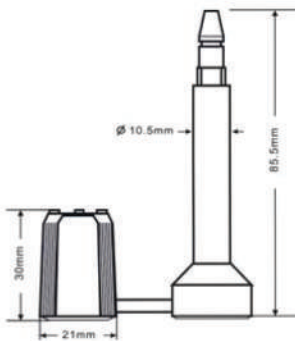

• **PACKING**

10pcs seals into a small box.  
200pcs into a carton.  
Measure: 335mm\*235mm\*235mm  
Gross weight: 13kgs  
Net weight: 12kgs

◆ Part number **HS003T**

**Available with barcode**  
**Standard colours**  
Red, Green, Blue, Yellow  
Other colours available  
on quantity orders

BARCODE BOLT SEAL

1 ▶

• **PACKING**

10pcs seals into a small box  
200pcs into a carton.  
Measure: 375mm\*235mm\*235mm  
Gross weight: 13kgs  
Net weight: 12kgs

◆ Part number **HS003**

**Available with barcode**  
**Standard colours**  
Red, Green, Blue, Yellow  
Other colours available  
on quantity orders

BOLT SEAL WITH 7 DIGIT NUMBER