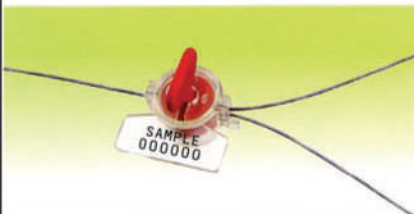

◆ Part number **HS031**

Available with barcode
Standard colours
Red, Green, Blue, Yellow
Other colours available
on quantity orders

• **PACKING**
100pcs seals into a paper box.
2000pcs into a carton.
Measure: 280*260*440 mm
Gross weight: 7 kgs
Net weight: 5 kgs

METER SEAL

wire:stainless steel,1*7 branches
covered with nylon,Diameter 0.68mm.

◆ Part number **HS061**

Available with barcode
Standard colours
Red, Green, Blue, Yellow
Other colours available
on quantity orders

• **PACKING**
100pcs seals into a paper box.
2000pcs into a carton.
Measure: 280*260*440 mm
Gross weight: 7 kgs
Net weight: 5 kgs

wire:stainless steel,1*7 branches
covered with nylon,Diameter 0.68mm.