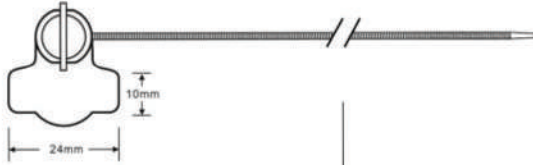

◆ Part number **HS031**

Available with barcode
Standard colours
Red, Green, Blue, Yellow
Other colours available
on quantity orders

• **PACKING**
100pcs seals into a paper box.
2000pcs into a carton.
Measure: 280*260*440 mm
Gross weight: 7 kgs
Net weight: 5 kgs

METER SEAL

wire:stainless steel,1*7 branches
covered with nylon,Diameter 0.68mm.

◆ Part number **HS061**

Available with barcode
Standard colours
Red, Green, Blue, Yellow
Other colours available
on quantity orders

• **PACKING**
100pcs seals into a paper box.
2000pcs into a carton.
Measure: 280*260*440 mm
Gross weight: 7 kgs
Net weight: 5 kgs

wire:stainless steel,1*7 branches
covered with nylon,Diameter 0.68mm.