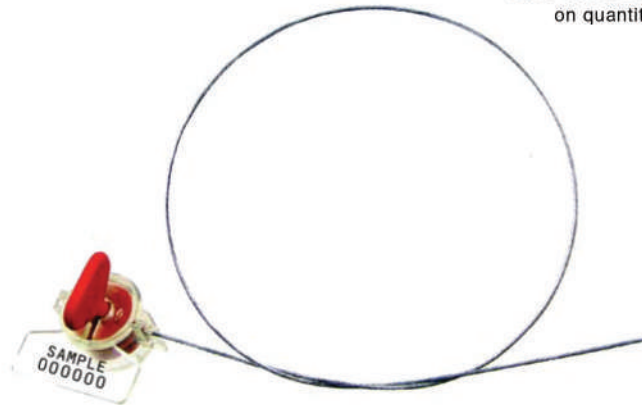

◆ Part number **HS031**

Available with barcode
Standard colours
Red, Green, Blue, Yellow
Other colours available
on quantity orders

• **PACKING**
100pcs seals into a paper box.
2000pcs into a carton.
Measure: 280*260*440 mm
Gross weight: 7 kgs
Net weight: 5 kgs

METER SEAL

wire:stainless steel,1*7 branches
covered with nylon,Diameter 0.68mm.

◆ Part number **HS061**

Available with barcode
Standard colours
Red, Green, Blue, Yellow
Other colours available
on quantity orders

• **PACKING**
100pcs seals into a paper box.
2000pcs into a carton.
Measure: 280*260*440 mm
Gross weight: 7 kgs
Net weight: 5 kgs

wire:stainless steel,1*7 branches
covered with nylon,Diameter 0.68mm.