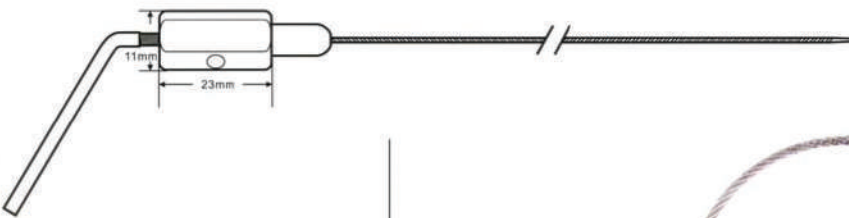

◆ Part number **HS018**

• **PACKING**

500pcs into a carton.
Measure: 380*200*210mm
Gross weight: 12 kgs
Net weight: 11 kgs

Available with barcode
Standard colours
Red, Green, Blue, Yellow
Other colours available
on quantity orders

Ø 2.0mm
Ø 4.0mm

standard dia.: 2.0mm, length: 300mm
without NPC cable

17 ▶

◆ Part number **HS027**

• **PACKING**

500pcs into a carton.
Measure: 375*235*130mm
Gross weight: 20.5 kgs
Net weight: 20 kgs

Available with barcode
Standard colours
Red, Green, Blue, Yellow
Other colours available
on quantity orders

standard dia.: 1.8mm, length: 300mm
with NPC cable