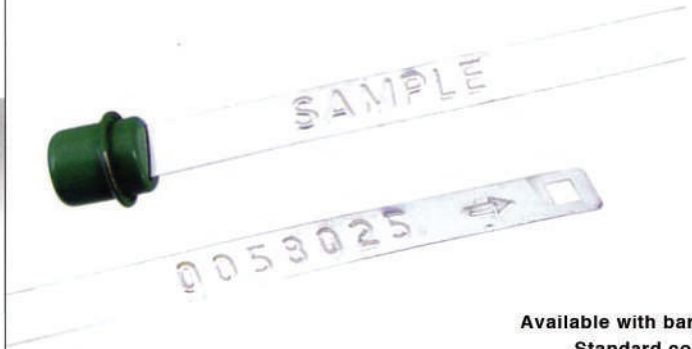

◆ Part number **M102**

• **PACKING**
 2000pcs into a carton.
 Measure: 475*285*290mm
 Gross weight: 13 kgs
 Net weight: 12 kgs

Available with barcode
Standard colours
 Red, Green, Blue, Yellow
 Other colours available
 on quantity orders

13

◆ Part number **HS051**

• **PACKING**
 1000pcs into a carton.
 Measure: 42.5*29*26 mm
 Gross weight: 8 kgs
 Net weight: 7 kgs

Available with barcode
Standard colours
 Red, Green, Blue, Yellow
 Other colours available
 on quantity orders