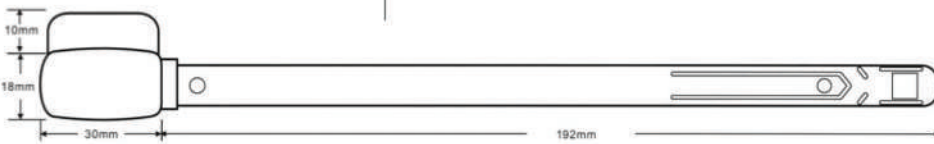

◆ Part number **M102**

• **PACKING**
 2000pcs into a carton.
 Measure: 475*285*290mm
 Gross weight: 13 kgs
 Net weight: 12 kgs

Available with barcode
Standard colours
 Red, Green, Blue, Yellow
 Other colours available
 on quantity orders

13

◆ Part number **HS051**

• **PACKING**
 1000pcs into a carton.
 Measure: 42.5*29*26 mm
 Gross weight: 8 kgs
 Net weight: 7 kgs

Available with barcode
Standard colours
 Red, Green, Blue, Yellow
 Other colours available
 on quantity orders