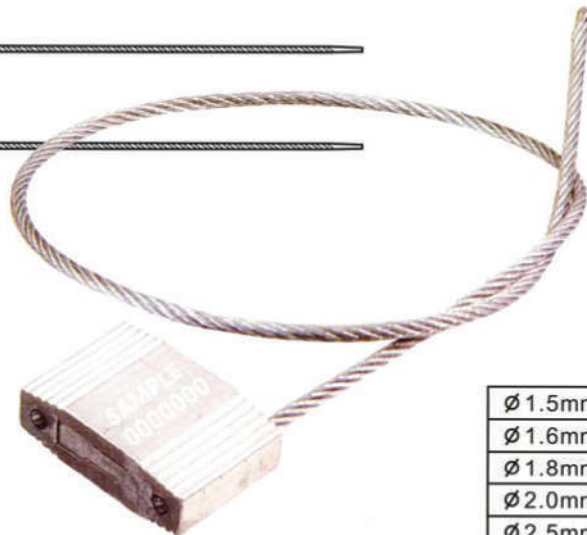

◆ Part number **HS044**

Available with barcode
Standard colours
 Red, Green, Blue, Yellow
 Other colours available
 on quantity orders

• **PACKING**
 10pcs seals into a paper box.
 500pcs into a carton.
 Measure: 375*235*130mm
 Gross weight: 20.5 kgs
 Net weight: 20 kgs

Ø 1.5mm
Ø 1.6mm
Ø 1.8mm
Ø 2.0mm
Ø 2.5mm
Ø 5.0mm*

Made with Zinc. only one side is opened.
 standard dia.: 2.5mm, length: 300mm
 with NPC cable

7

◆ Part number **HS048**

Available with barcode
Standard colours
 Red, Green, Blue, Yellow
 Other colours available
 on quantity orders

Made with Aluminum. two sides are opened.
 standard dia.: 2.5mm, length: 300mm
 with NPC cable

• **PACKING**
 10pcs seals into a paper box.
 500pcs into a carton.
 Measure: 375*235*130mm
 Gross weight: 15.5 kgs
 Net weight: 15 kgs

Ø 1.5mm
Ø 1.6mm
Ø 1.8mm
Ø 2.0mm
Ø 2.5mm
Ø 5.0mm*