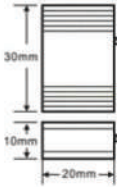

◆ Part number **HS044**

Available with barcode
Standard colours
 Red, Green, Blue, Yellow
 Other colours available
 on quantity orders

• **PACKING**
 10pcs seals into a paper box.
 500pcs into a carton.
 Measure: 375*235*130mm
 Gross weight: 20.5 kgs
 Net weight: 20 kgs

Ø 1.5mm
Ø 1.6mm
Ø 1.8mm
Ø 2.0mm
Ø 2.5mm
Ø 5.0mm*

Made with Zinc. only one side is opened.
 standard dia.: 2.5mm, length: 300mm
 with NPC cable

7

◆ Part number **HS048**

Available with barcode
Standard colours
 Red, Green, Blue, Yellow
 Other colours available
 on quantity orders

Made with Aluminum. two sides are opened.
 standard dia.: 2.5mm, length: 300mm
 with NPC cable

• **PACKING**
 10pcs seals into a paper box.
 500pcs into a carton.
 Measure: 375*235*130mm
 Gross weight: 15.5 kgs
 Net weight: 15 kgs

Ø 1.5mm
Ø 1.6mm
Ø 1.8mm
Ø 2.0mm
Ø 2.5mm
Ø 5.0mm*