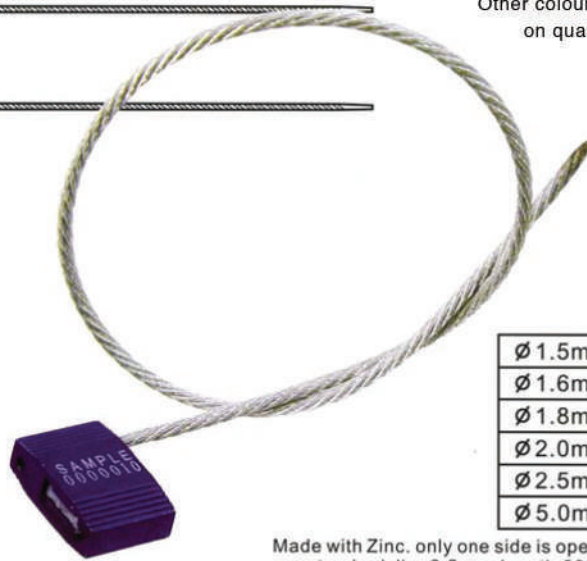

◆ Part number **HS044**

Available with barcode
Standard colours
 Red, Green, Blue, Yellow
 Other colours available
 on quantity orders

• **PACKING**
 10pcs seals into a paper box.
 500pcs into a carton.
 Measure: 375*235*130mm
 Gross weight: 20.5 kgs
 Net weight: 20 kgs

Ø 1.5mm
Ø 1.6mm
Ø 1.8mm
Ø 2.0mm
Ø 2.5mm
Ø 5.0mm*

Made with Zinc. only one side is opened.
 standard dia.: 2.5mm, length: 300mm
 with NPC cable

7

◆ Part number **HS048**

Available with barcode
Standard colours
 Red, Green, Blue, Yellow
 Other colours available
 on quantity orders

Made with Aluminum. two sides are opened.
 standard dia.: 2.5mm, length: 300mm
 with NPC cable

• **PACKING**
 10pcs seals into a paper box.
 500pcs into a carton.
 Measure: 375*235*130mm
 Gross weight: 15.5 kgs
 Net weight: 15 kgs

Ø 1.5mm
Ø 1.6mm
Ø 1.8mm
Ø 2.0mm
Ø 2.5mm
Ø 5.0mm*