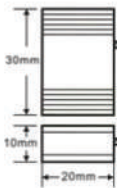

◆ Part number **HS044**

Available with barcode
Standard colours
 Red, Green, Blue, Yellow
 Other colours available
 on quantity orders

• **PACKING**
 10pcs seals into a paper box.
 500pcs into a carton.
 Measure: 375*235*130mm
 Gross weight: 20.5 kgs
 Net weight: 20 kgs

Ø 1.5mm
Ø 1.6mm
Ø 1.8mm
Ø 2.0mm
Ø 2.5mm
Ø 5.0mm*

Made with Zinc. only one side is opened.
 standard dia.: 2.5mm, length: 300mm
 with NPC cable

7

◆ Part number **HS048**

Available with barcode
Standard colours
 Red, Green, Blue, Yellow
 Other colours available
 on quantity orders

Made with Aluminum. two sides are opened.
 standard dia.: 2.5mm, length: 300mm
 with NPC cable

• **PACKING**
 10pcs seals into a paper box.
 500pcs into a carton.
 Measure: 375*235*130mm
 Gross weight: 15.5 kgs
 Net weight: 15 kgs

Ø 1.5mm
Ø 1.6mm
Ø 1.8mm
Ø 2.0mm
Ø 2.5mm
Ø 5.0mm*